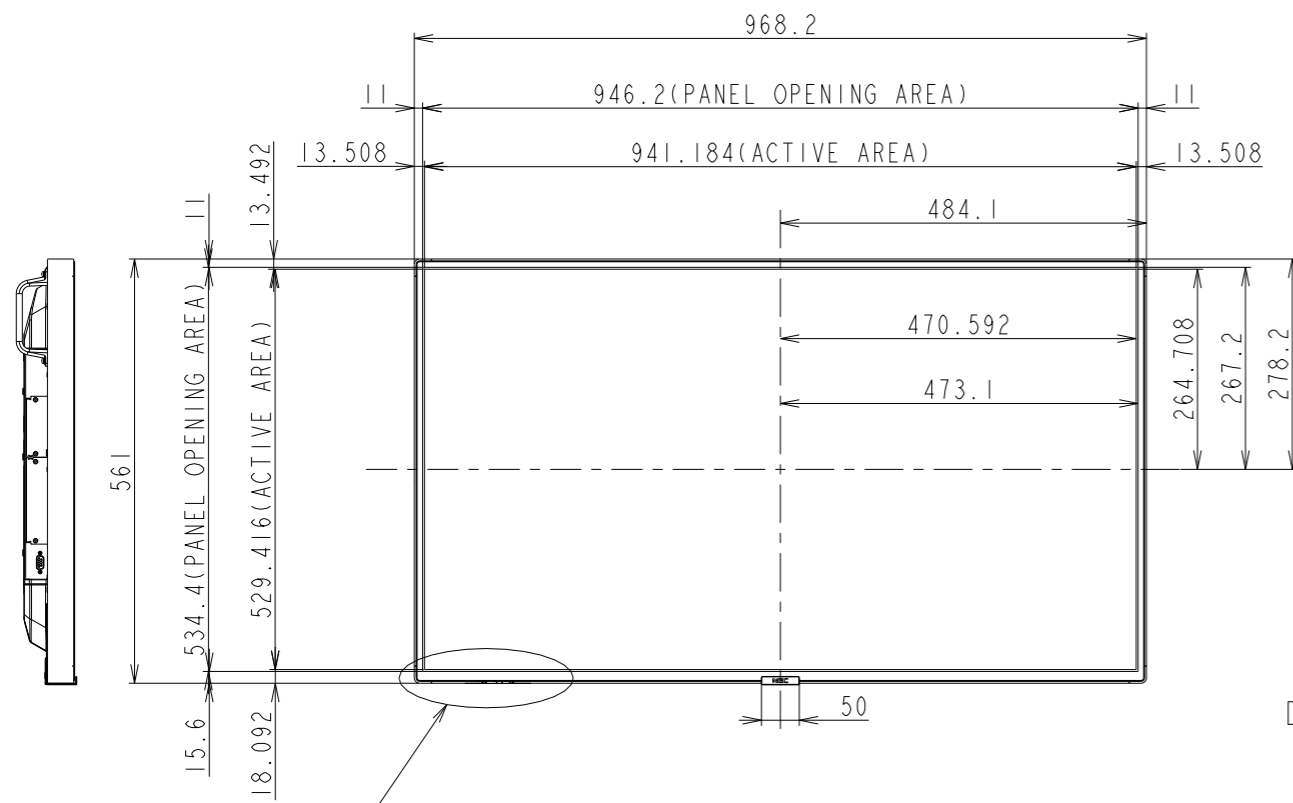

M431 OUTLINE

SECTION A-A
SCALE 1/1

SECTION B-B
SCALE 1/1

4-M4 FOR OPTION SPEAKER

DETAIL C
SCALE 1/2

DETAIL D
SCALE 1/2

UNIT	mm
MODEL	M431
SCALE	1/10
Sharp NEC Display Solutions 2020/12/08	