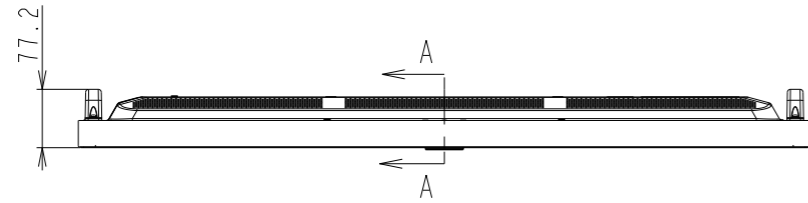

M431 OUTLINE

SECTION A-A
SCALE 1/1

SECTION B-B
SCALE 1/1

4-M4 FOR OPTION SPEAKER

DETAIL C
SCALE 1/2

DETAIL D
SCALE 1/2

UNIT	mm
MODEL	M431
SCALE	1/10
Sharp NEC Display Solutions 2020/12/08	