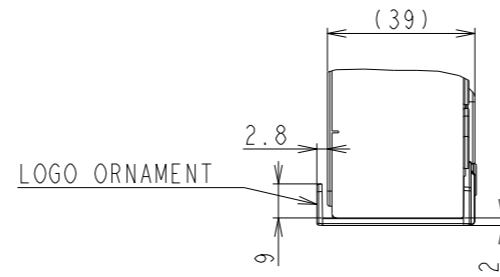

M431 OUTLINE

SECTION A-A
SCALE 1/1

SECTION B-B
SCALE 1/1

4-M4 FOR OPTION SPEAKER

DETAIL C
SCALE 1/2

DETAIL D
SCALE 1/2

UNIT	mm
MODEL	M431
SCALE	1/10
Sharp NEC Display Solutions 2020/12/08	