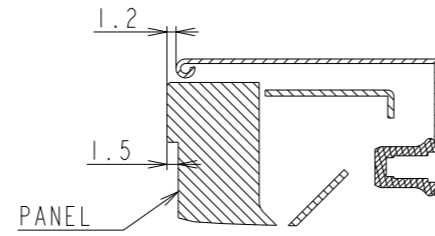

M431 OUTLINE

SECTION A-A
SCALE 1/1

SECTION B-B
SCALE 1/1

4-M4 FOR OPTION SPEAKER

DETAIL C
SCALE 1/2

DETAIL D
SCALE 1/2

UNIT	mm
MODEL	M431
SCALE	1/10
Sharp NEC Display Solutions 2020/12/08	