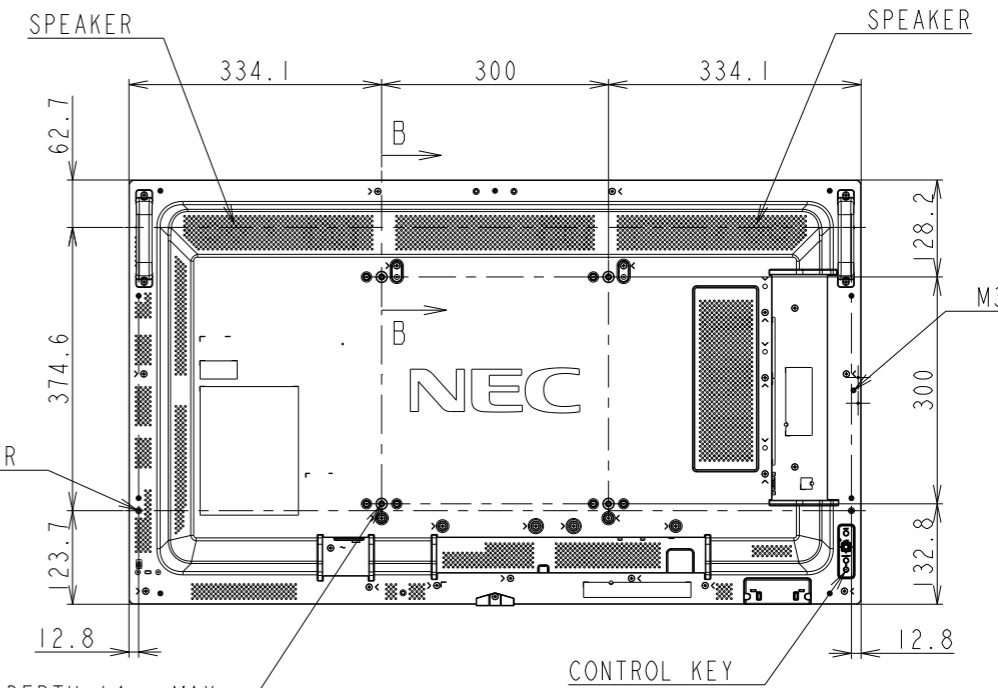

M431 OUTLINE

SECTION A-A
SCALE 1/1

SECTION B-B
SCALE 1/1

4-M4 FOR OPTION SPEAKER

DETAIL C
SCALE 1/2

DETAIL D
SCALE 1/2

UNIT	mm
MODEL	M431
SCALE	1/10
Sharp NEC Display Solutions 2020/12/08	