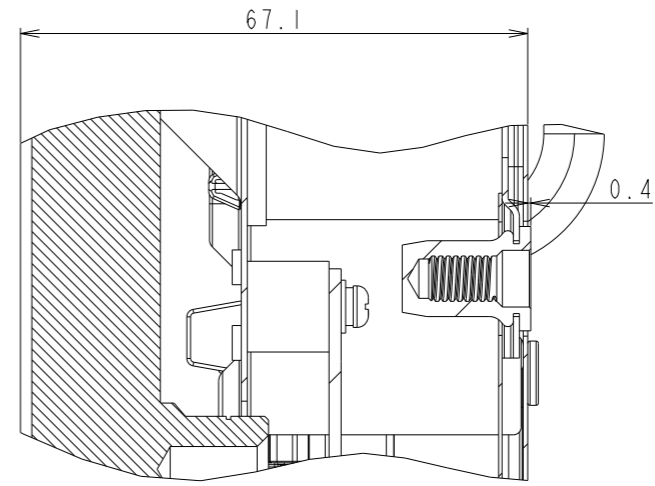

M431 OUTLINE

SECTION A-A
SCALE 1/1

SECTION B-B
SCALE 1/1

4-M4 FOR OPTION SPEAKER

DETAIL C
SCALE 1/2

DETAIL D
SCALE 1/2

UNIT	mm
MODEL	M431
SCALE	1/10
Sharp NEC Display Solutions 2020/12/08	