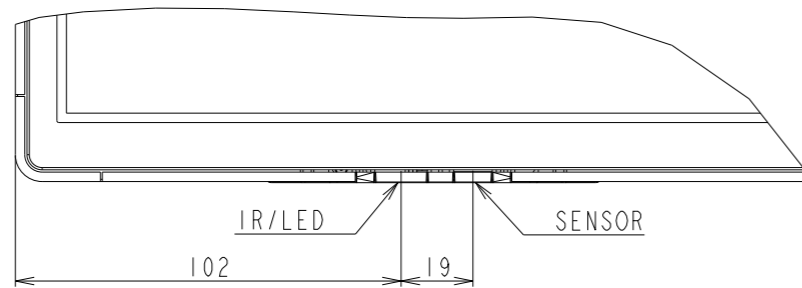

M431 OUTLINE

SECTION A-A
SCALE 1/1

SECTION B-B
SCALE 1/1

4-M4 FOR OPTION SPEAKER

DETAIL C
SCALE 1/2

DETAIL D
SCALE 1/2

UNIT	mm
MODEL	M431
SCALE	1/10
Sharp NEC Display Solutions 2020/12/08	