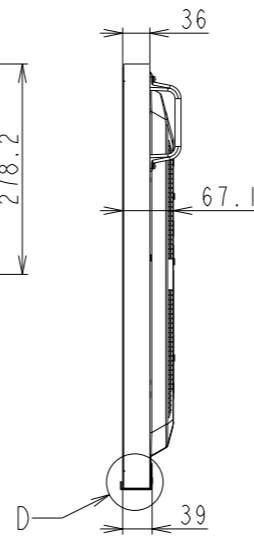

M431 OUTLINE

SECTION A-A
SCALE 1/1

SECTION B-B
SCALE 1/1

4-M4 FOR OPTION SPEAKER

DETAIL C
SCALE 1/2

DETAIL D
SCALE 1/2

UNIT	mm
MODEL	M431
SCALE	1/10
Sharp NEC Display Solutions 2020/12/08	