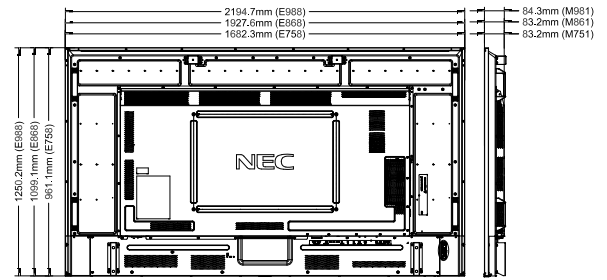

MODEL		E758	E868	E988
LCD	Panel Technology	IPS		
	Size	75"	86"	98"
	Native Resolution	3840 x 2160		
	Brightness (Typical/Minimum)	400 cd/m ²		
	Contrast Ratio (Typical)*	≥8000:1		
	Viewing Angle	178° Vert., 178° Hor. (89U/89D/89L/89R) @ CR>10		
	Aspect Ratio	16:9		
	Color Gamut	72% NTSC		70% NTSC
	Displayable Colors	Over 1.07 Billion (10bit)		
	Orientation	Landscape and Portrait		
	Panel Haze (%)	25%		28%
	CONNECTIVITY	Input Terminals	Digital	HDMI (2.0 x 3 with HDCP 2.2)
Analog			VGA 15-pin D-Sub, Stereo Mini Jack 3.5mm	
Audio			Digital Audio through HDMI x 3, Stereo Mini Jack	
External Control			RS-232C, LAN (100Mb) with limitation	
Data			USB 2.0 (Media Player Auto Playback), USB Type-C x 1	
Output Terminals		Audio	Headphone out (Mini Jack)	Line Out (Mini Jack)
	USB Type-C Power Delivery	5V/3A		
POWER CONSUMPTION	On (Typ/Max Brightness/All Max)	145W/180W/250W	205W/255W/330W	200W/275W/350W
	Network Standby	2W		
	Normal Standby	0.5W		
	Current Rating	1.2A - 2.8A @ 100V - 240V	1.5A - 3.7A @ 100V - 240V	1.6A - 3.9A @ 100V - 240V
	Speaker Rating	Integrated 10W x 10W		
PHYSICAL SPECIFICATIONS	Bezel Width (L/R, T/B)	14.3 x 14.3 x 14.3 x 14.8mm		15.9 x 15.9 x 15.9 x 15.9
	Net Dimensions (Without stand; W x H x D)	1682.30 x 961.10 x 83.2mm	1929.60 x 1099.10 x 83.2mm	2194.70 x 1250.20 x 84.3mm
	Net Weight (Without Stand)	36.30kg	46.0kg	65.4kg
	VESA Hole Configuration	600 x 400mm (M8)		
SENSORS	Ambient Light Sensor	Integrated		
	Temperature Sensor	Internal Sensors		
ENVIRONMENTAL CONDITIONS	Operating Temperature	32-104°F / 0-40°C		
	Operating Humidity	20-80%		
	Operating Altitude	3000m		
ADDITIONAL FEATURES	Integrated USB Media Player, Variable picture modes (Dynamic/Standard/Energy Savings/Conferencing/HighBright/Custom/HDR), Advanced Video/Audio Settings, Wake on Video Signal, HDR 10 Support, Variable Sound Modes (Standard/Music/Movie/Custom), CEC Communication, First and Custom Detect Options, Sleep Timer, Built-In closed captioning, Integrated Ambient Light Sensor, Integrated Temperature Sensors, Local Dimming, Power USB (5V/3A)Amx/CEC/Crestion Connected SupportJoy Stick (Key Guide)Naviset Administrator 2 CompatibleLAN or RS232 Communication (limited), USB-C Port for power delivery			
ENERGY STAR	8.0			
SHIPS WITH	Power Cord, 3.0m HDMI Cable, Wireless Remote Control, Batteries, Setup Manual,			
Optional Speakers		N/A		SP-RM3A
Optional Stand				ST-801